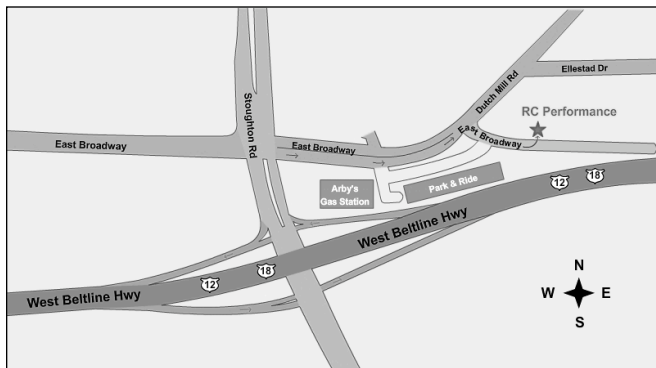

What to expect: A fast paced party at a fun hobby store which has a Huge Indoor Remote Control racing track.

*Please Arrive 10 minutes prior to the party time scheduled below

You're Invited to a Party!

www.rcperformance.com

4702 East Broadway
Madison, WI 53716
608-222-8846
www.rcperformance.com

Where: RC Performance and Hobbies
4702 East Broadway
Madison, WI 53716

For: _____
(Guest Of Honor)

Date: _____

Time: _____

RSVP: _____ (Name)